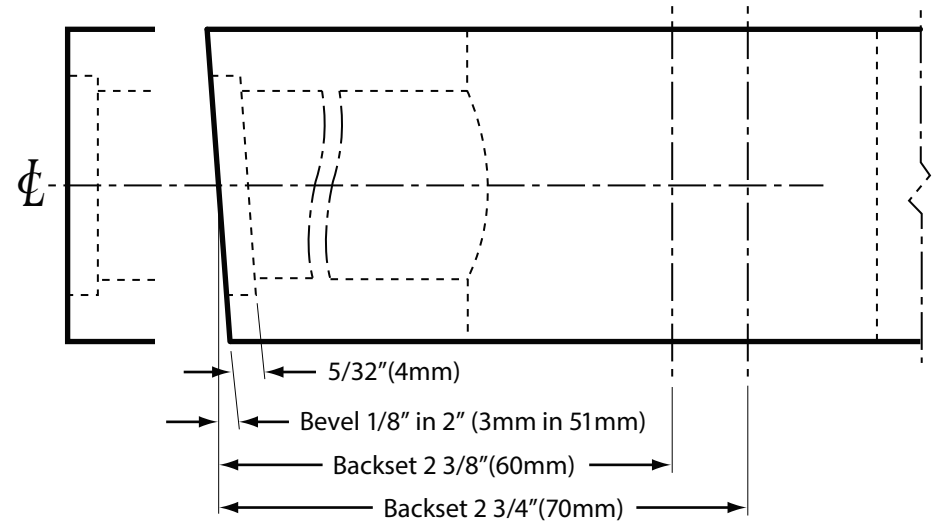

Standard Packaging:
 2-3/4" backset ;
 1-1/8" x 2-1/4" faceplate

Optional
 2-3/8" backset;
 1" x 2-1/4" faceplate

LEFT HANDED DOORS
 OUTSIDE INSIDE

RIGHT HANDED DOORS
 INSIDE OUTSIDE

6605 Flotilla St.
 City of Commerce
 CA 90040 USA
 Tel: (323) 888-6601
 FAX: (323) 888-6699
 Website: cal-royal.com
 Email: sales@cal-royal.com

ITEM NO.	DESCRIPTION	ANSI	SCALE	UNIT	VERSION
ID901	ONE SIDED DEADBOLT WITH EXTERNAL PLATE	A156.5 Grade 1	1 : 1	inches (mm)	ver. 2.0 rev. 11/14
			PAGE 1 OF 1		BY: bteves/adg