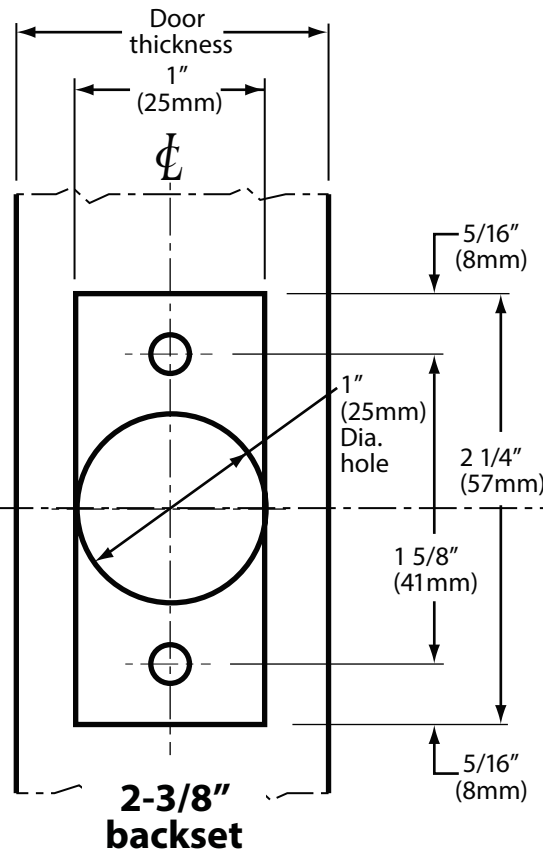

Standard Packaging:
 2-3/4" backset ;
 1-1/8" x 2-1/4" faceplate

Optional
 2-3/8" backset;
 1" x 2-1/4" faceplate

LEFT HANDED DOORS
 OUTSIDE INSIDE

RIGHT HANDED DOORS
 INSIDE OUTSIDE

6605 Flotilla St.
 City of Commerce
 CA 90040 USA
 Tel: (323) 888-6601
 FAX: (323) 888-6699
 Website: cal-royal.com
 Email: sales@cal-royal.com

ITEM NO.	DESCRIPTION	ANSI	SCALE	UNIT	VERSION
ID901	ONE SIDED DEADBOLT WITH EXTERNAL PLATE	A156.5 Grade 1	1 : 1	inches (mm)	ver. 2.0 rev. 11/14
			PAGE 1 OF 1		BY: bteves/adg