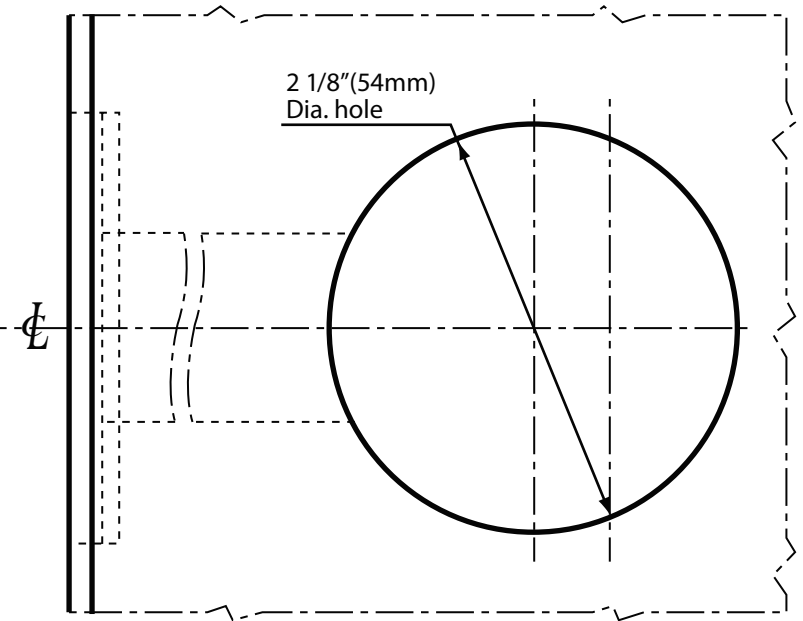

Standard Packaging:
 2-3/4" backset ;
 1-1/8" x 2-1/4" faceplate

Optional
 2-3/8" backset;
 1" x 2-1/4" faceplate

LEFT HANDED DOORS
 OUTSIDE INSIDE

RIGHT HANDED DOORS
 INSIDE OUTSIDE

6605 Flotilla St.
 City of Commerce
 CA 90040 USA
 Tel: (323) 888-6601
 FAX: (323) 888-6699
 Website: cal-royal.com
 Email: sales@cal-royal.com

ITEM NO.	DESCRIPTION	ANSI	SCALE	UNIT	VERSION
ID901	ONE SIDED DEADBOLT WITH EXTERNAL PLATE	A156.5 Grade 1	1 : 1	inches (mm)	ver. 2.0 rev. 11/14
			PAGE 1 OF 1		BY: bteves/adg