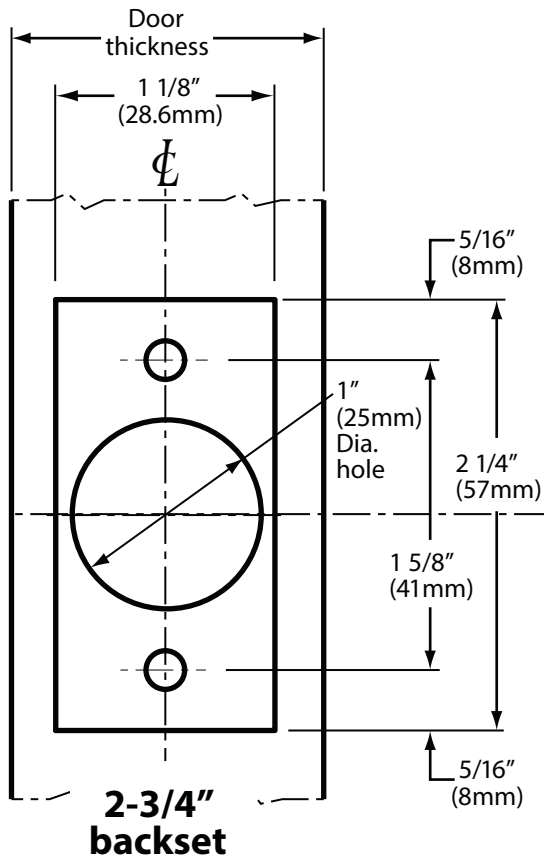

Standard Packaging:
 2-3/4" backset ;
 1-1/8" x 2-1/4" faceplate

Optional
 2-3/8" backset;
 1" x 2-1/4" faceplate

LEFT HANDED DOORS
 OUTSIDE INSIDE

RIGHT HANDED DOORS
 INSIDE OUTSIDE

6605 Flotilla St.
 City of Commerce
 CA 90040 USA
 Tel: (323) 888-6601
 FAX: (323) 888-6699
 Website: cal-royal.com
 Email: sales@cal-royal.com

ITEM NO.	DESCRIPTION	ANSI	SCALE	UNIT	VERSION
ID901	ONE SIDED DEADBOLT WITH EXTERNAL PLATE	A156.5 Grade 1	1 : 1	inches (mm)	ver. 2.0 rev. 11/14
			PAGE 1 OF 1		BY: bteves/adg